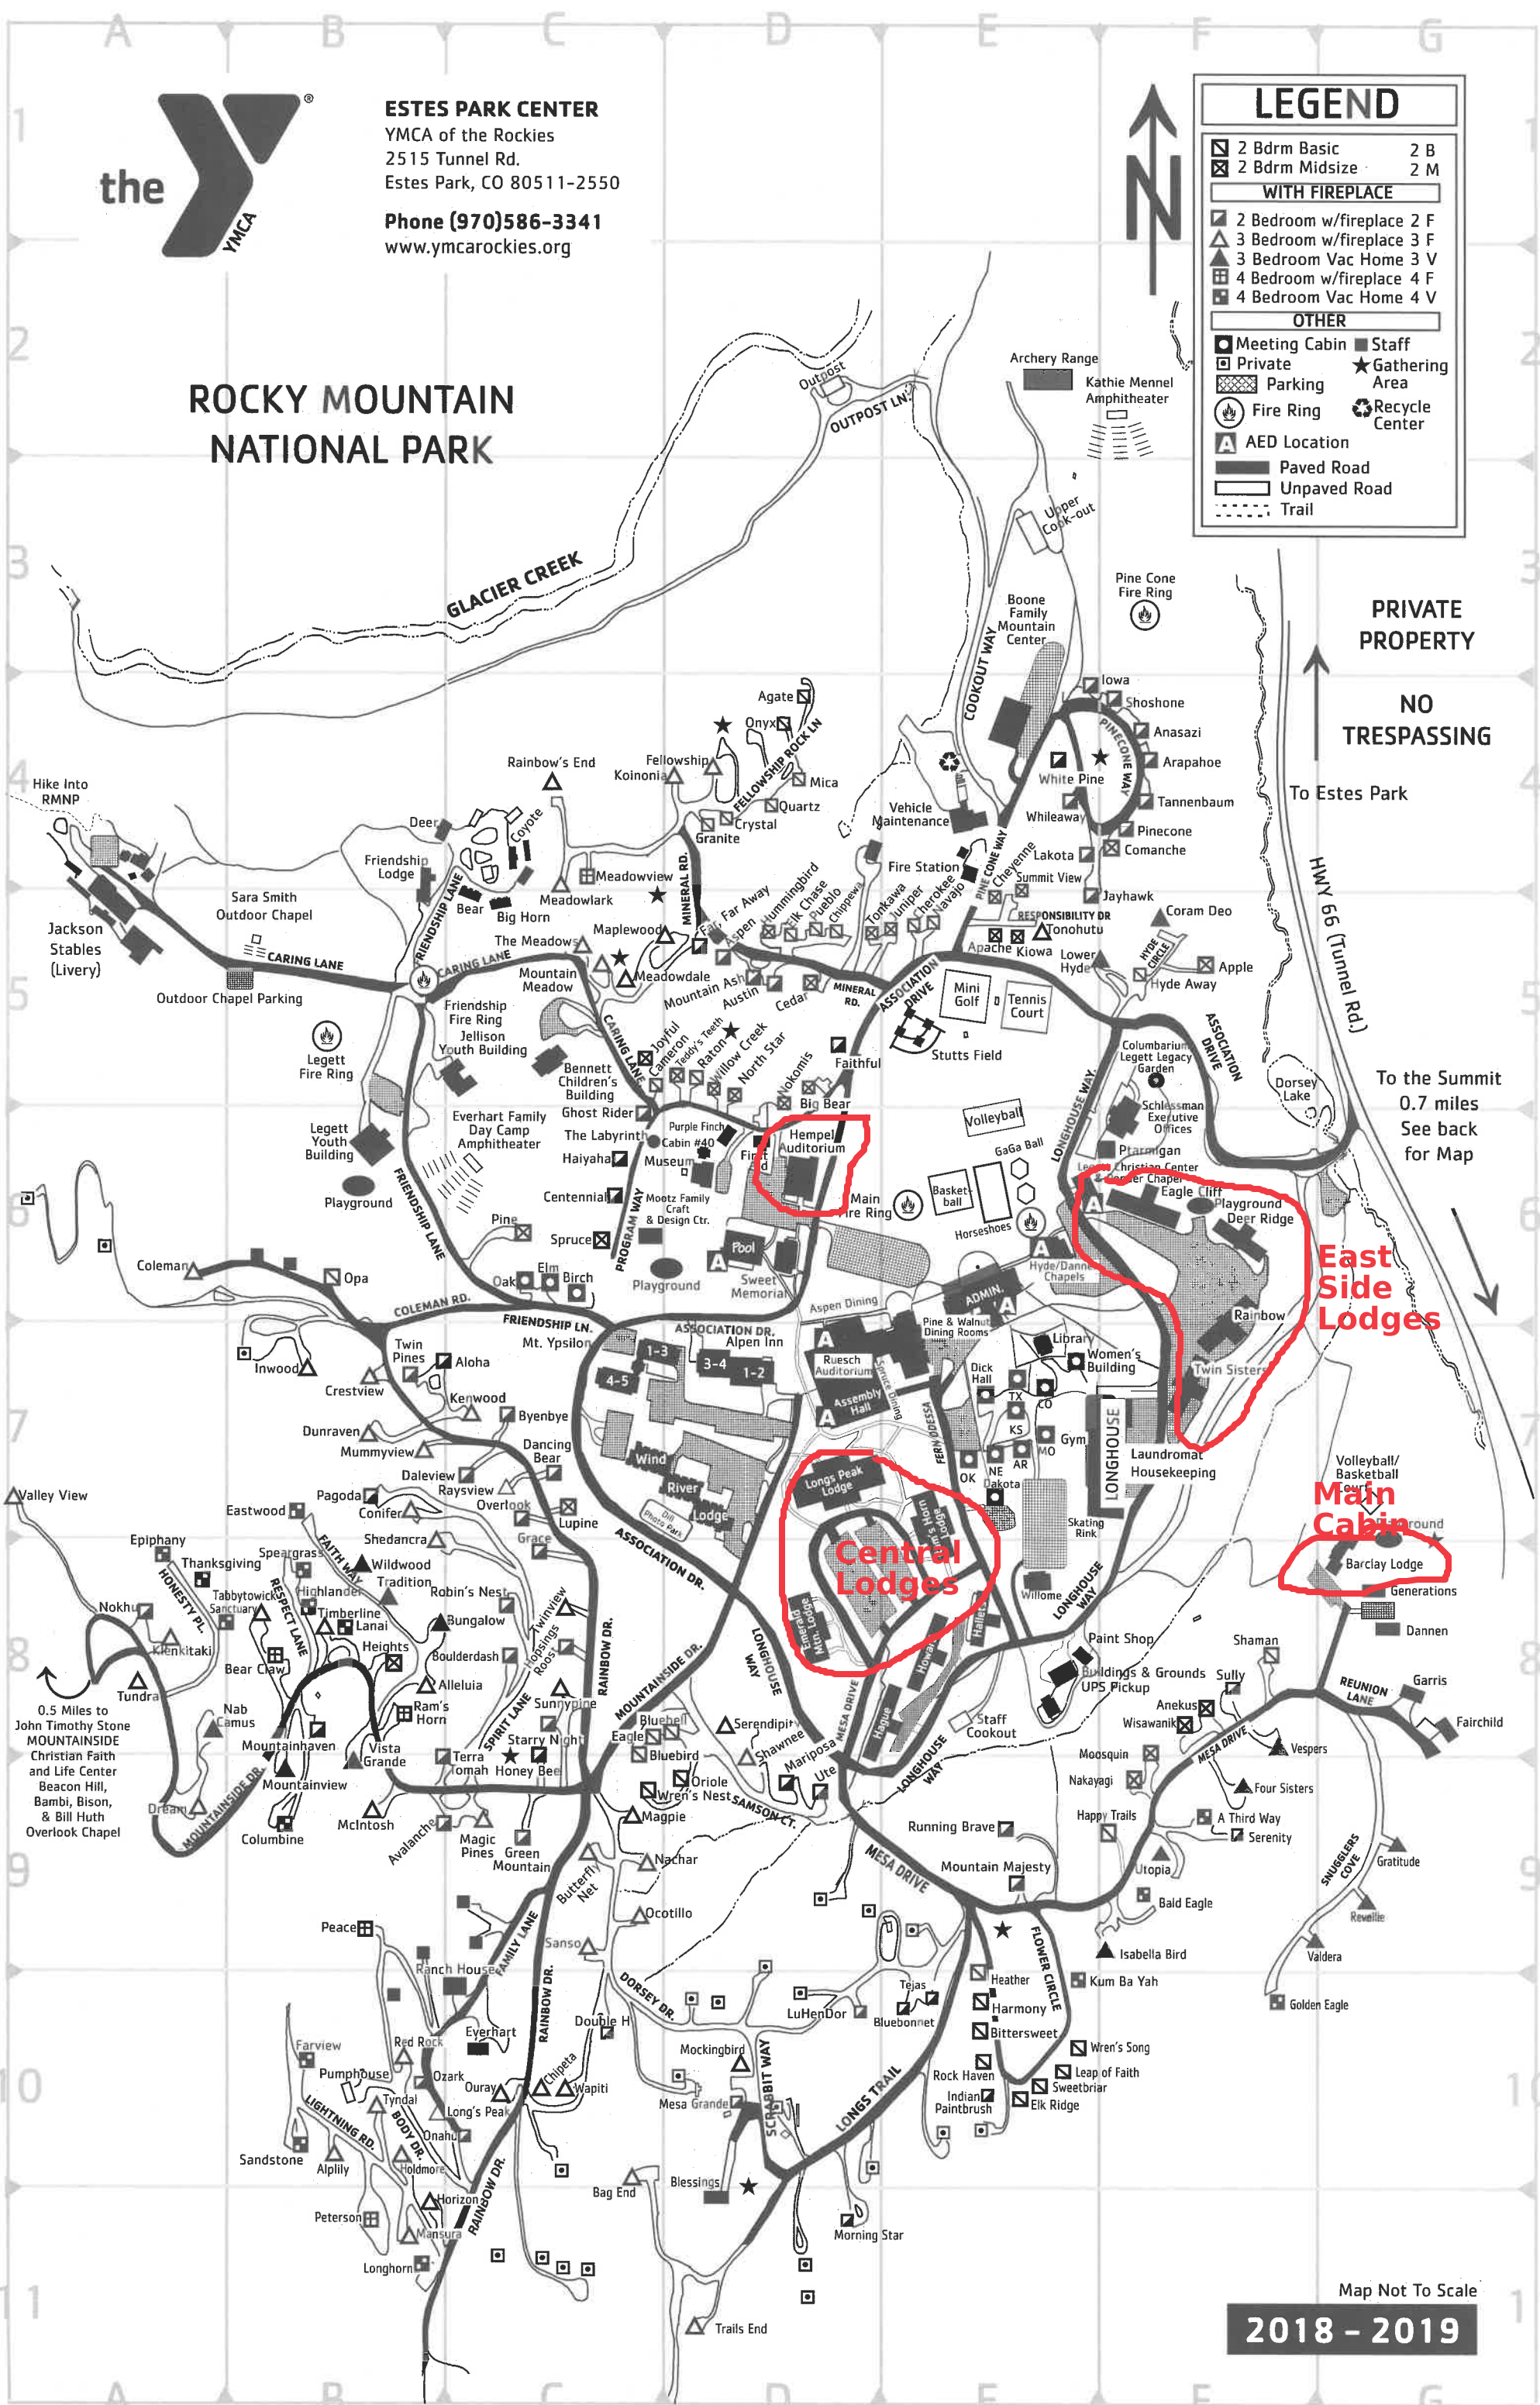

**ESTES PARK CENTER**  
 YMCA of the Rockies  
 2515 Tunnel Rd.  
 Estes Park, CO 80511-2550  
**Phone (970)586-3341**  
 www.ymcarockies.org

LEGEND	
	2 B
	2 M
WITH FIREPLACE	
	2 F
	3 F
	3 V
	4 F
	4 V
OTHER	
	Meeting Cabin
	Private
	Parking
	Fire Ring
	AED Location
	Paved Road
	Unpaved Road
	Trail
	Staff
	Gathering Area
	Recycle Center

# ROCKY MOUNTAIN NATIONAL PARK

To Estes Park  
 To the Summit  
 0.7 miles  
 See back for Map

**East Side Lodges**

**Main Cabin**

**Central Lodges**

Map Not To Scale

**2018 - 2019**